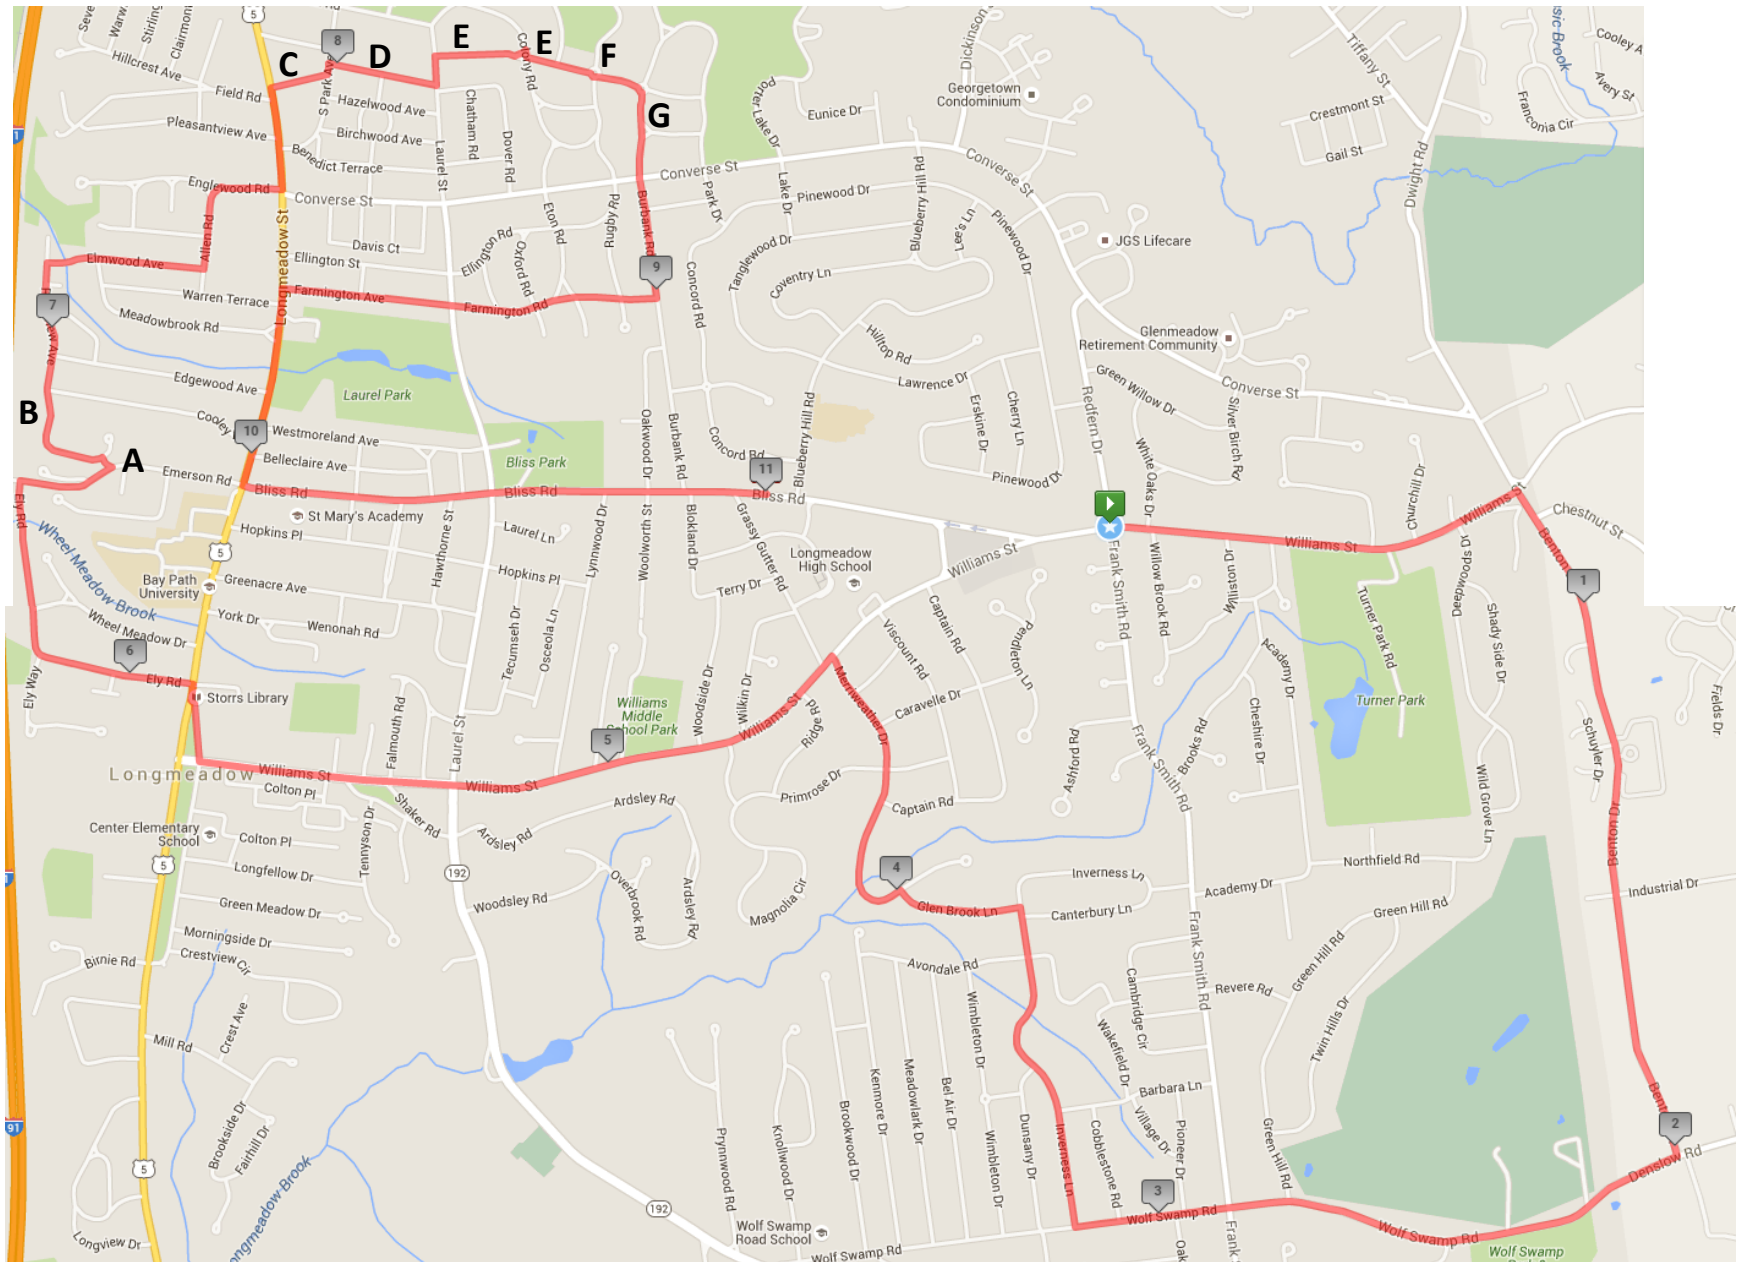

11 Miles

A: Turn left into Emerson Manor Apartments complex (stay to left)

B: Riverview Ave.
C: Woodlawn Pl.

D: Roseland Ter.
E: Greenwich Rd.

F: East Greenwich Rd.
G: Normandy Rd.